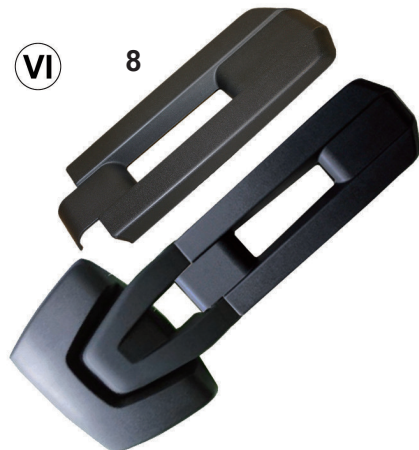

VI

FRONT VIEW MIRROR

 300
radius

PP

PART N°	DESCRIPTION	SIZE (mm)	ORIGINAL REFERENCE
71505			84004927

SPARE PARTS

PART N°	DESCRIPTION	SIZE (mm)	ORIGINAL REFERENCE
(8) 71503C			21311610

Suitable for **VOLVO FMX**