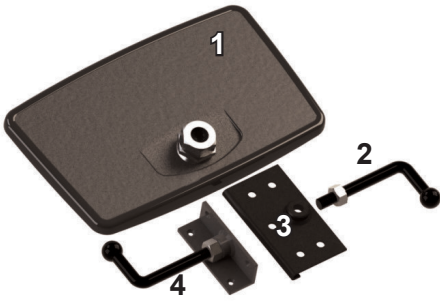

Suitable for **MERCEDES OLD GENERATION**

II MAIN MIRROR		1800 radius	PP	RHD LHD
PART N°	DESCRIPTION	SIZE (mm)	ORIGINAL REFERENCE	
1 7130		250 x 155	314-811-0130	
1+2 7130B		250 x 155	314-811-0330	
1+2+3 7190		250 x 155	314-810-2516	
1+4 7190A		250 x 155